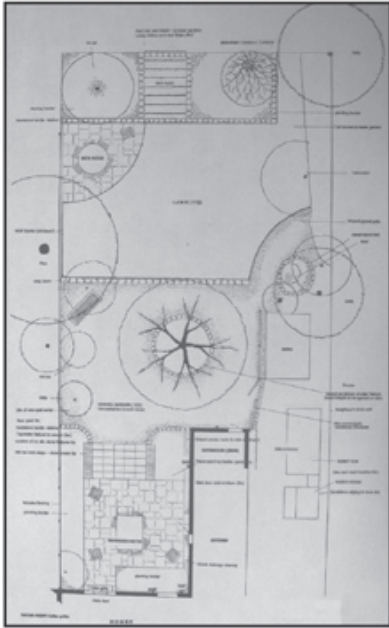

07879 415343

Does your garden need a fresh approach?

Judy Knight is a Pershore-trained, professional garden designer who has created and built many gardens, from initial consultation through to full project management, with her own team of skilled landscapers