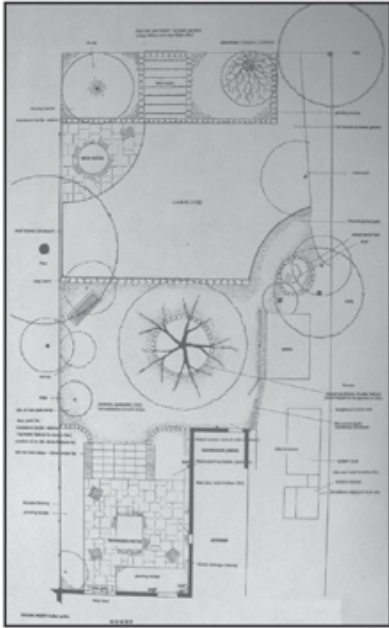

Does your garden need a fresh approach?

Judy Knight is a Pershore-trained, professional garden designer who has created and built many gardens, from initial consultation through to full project management, with her own team of skilled landscapers