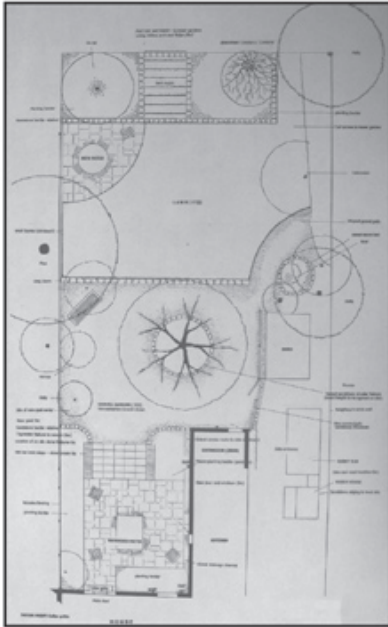

Does your garden need a fresh approach?

Judy Knight is a Pershore-trained, professional garden designer who has created and built many gardens, from initial consultation through to full project management, with her own team of skilled landscapers

Judy Knight
GARDEN DESIGN
transforming outdoor living

T: 07971 59 58 50

E: gardensdesign@judyknight.co.uk

www.judyknight.co.uk

Consultation • Design • Landscaping • Planting

Don't move But improve!

Your number one asset is *Your Home & Garden!*
So let the professionals look after your investment.