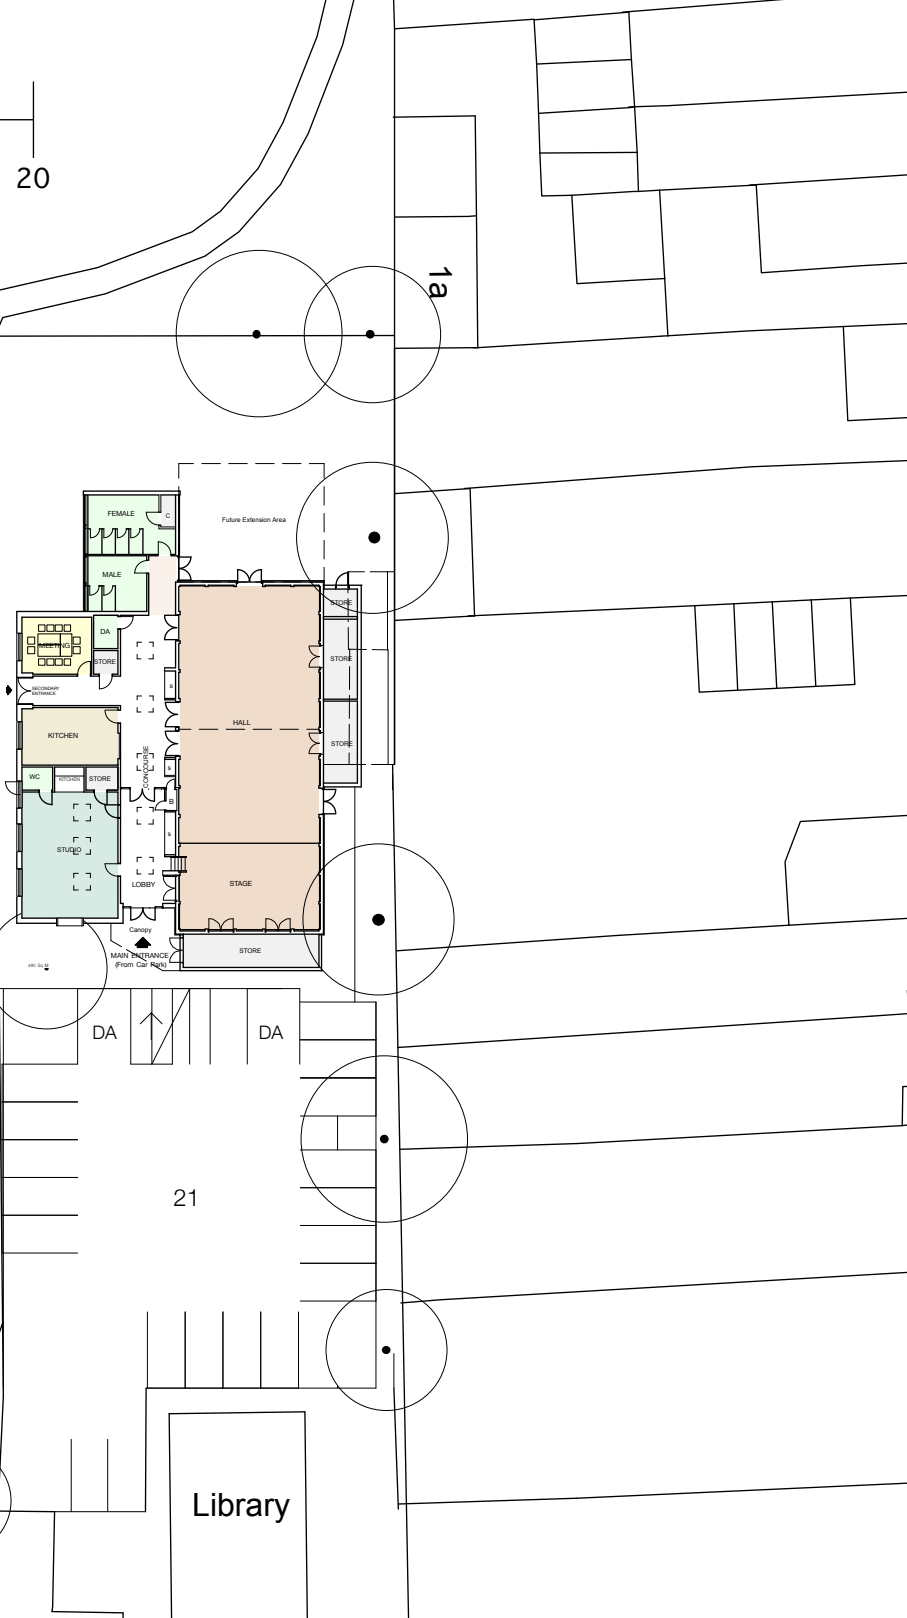

SCALE 1:500 @ A4 Metres

Playing Field

Community Centre

Car Park

Library

HAGLEY COMMUNITY CENTRE EXTENSIONS/REFURBISHMENT

BLOCK PLAN D1

Scale 1:500